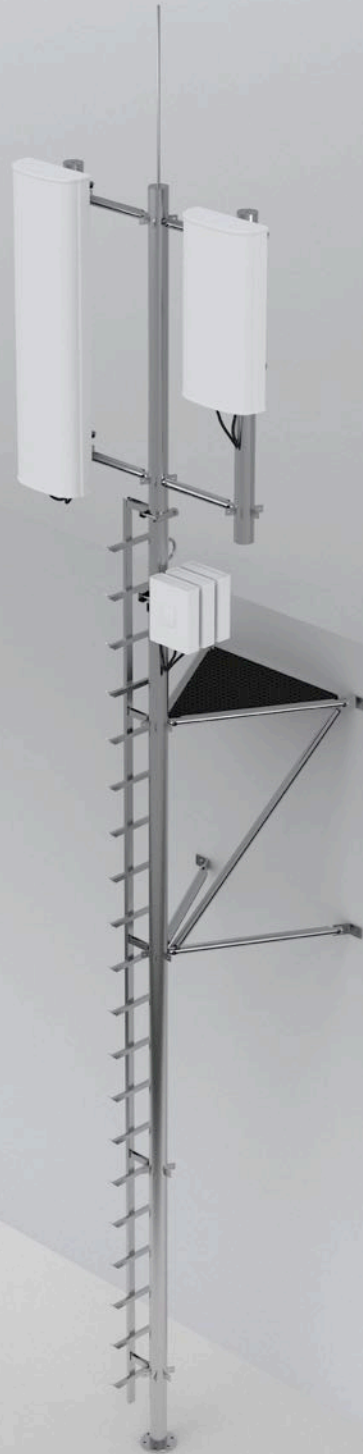

DeltaPole W-8-2-1

- Wall mount when upper roof is not strong
- Direct access from main roof
- Maintenance-free aluminium
- 100% reusable and recyclable
- No crane required
- Maintenance platform
- Engineer always stays secured

DELTATOWER

DeltaPole W-8-2-1

- Wall mount when upper roof is not strong
- Direct access from main roof
- Maintenance-free aluminium
- 100% re-usable and recyclable
- No crane required
- Engineer always stays secured

DELTATOWER