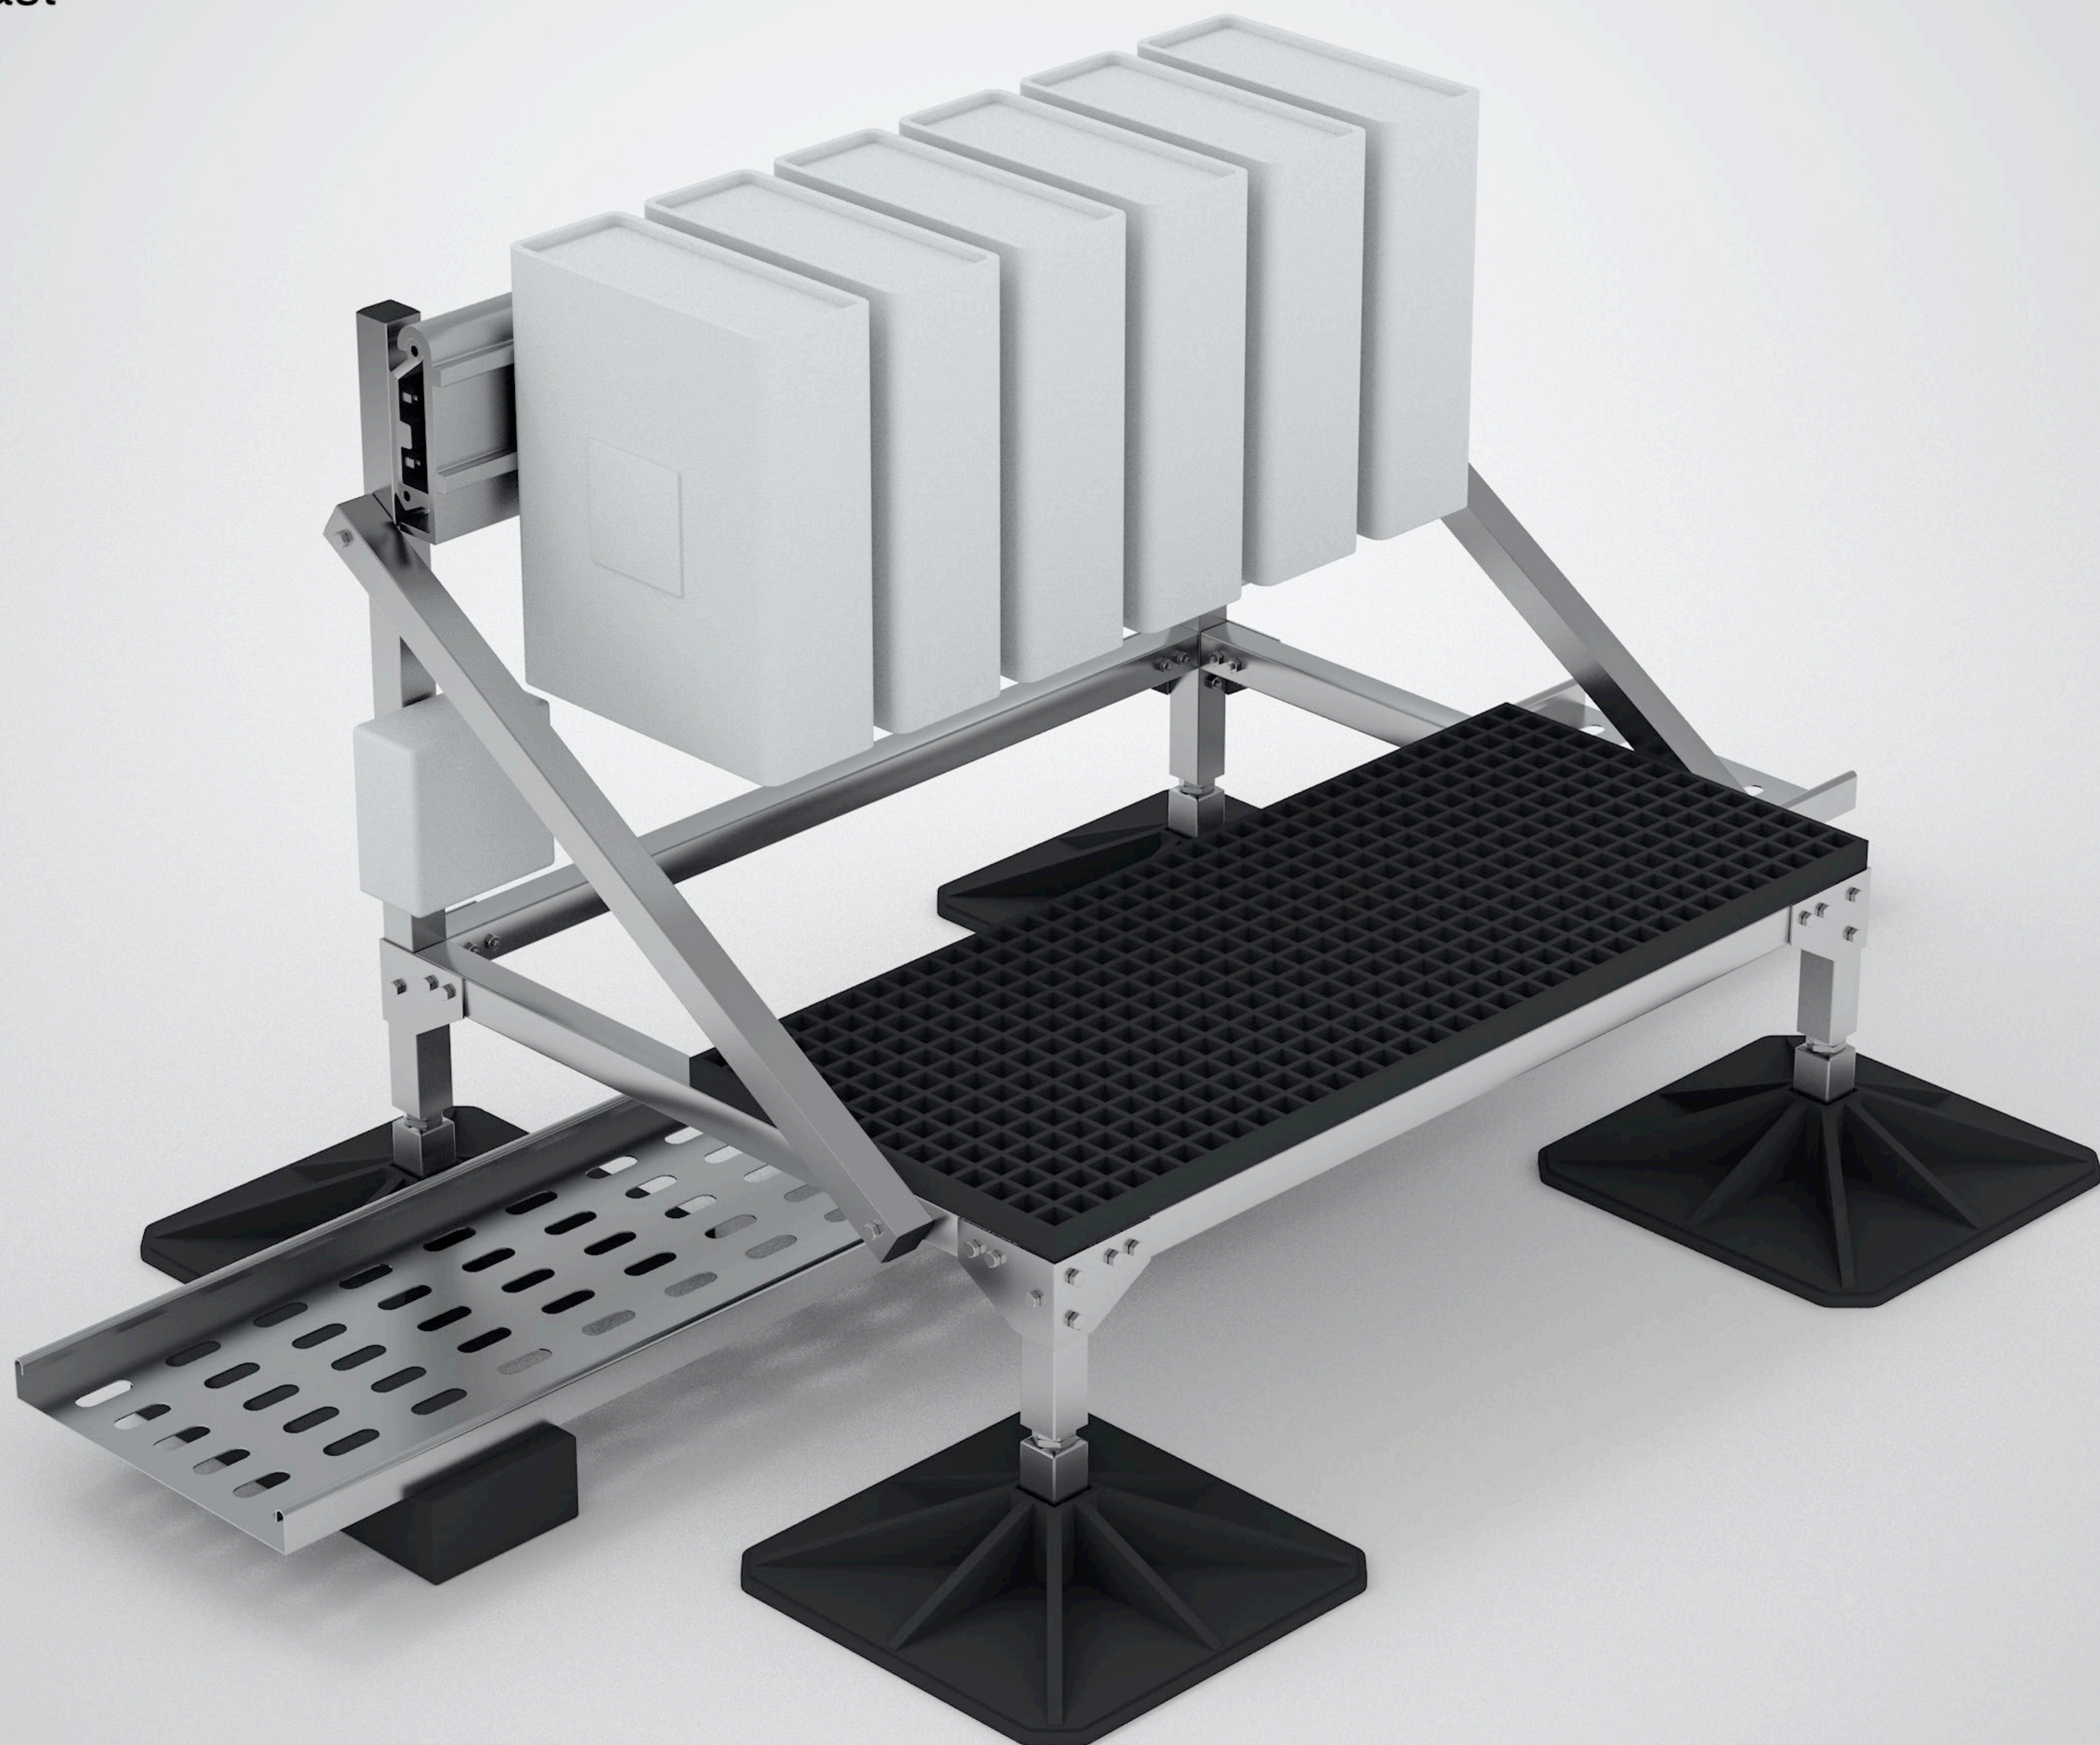

DeltaRRU Support Frame 1-2-4

- 6-RRU or 12- RRU versions
- Aluminium or galvanised steel
- Work platform in black or yellow
- Sits over cable trays
- Hidden ballast

DELTATOWER